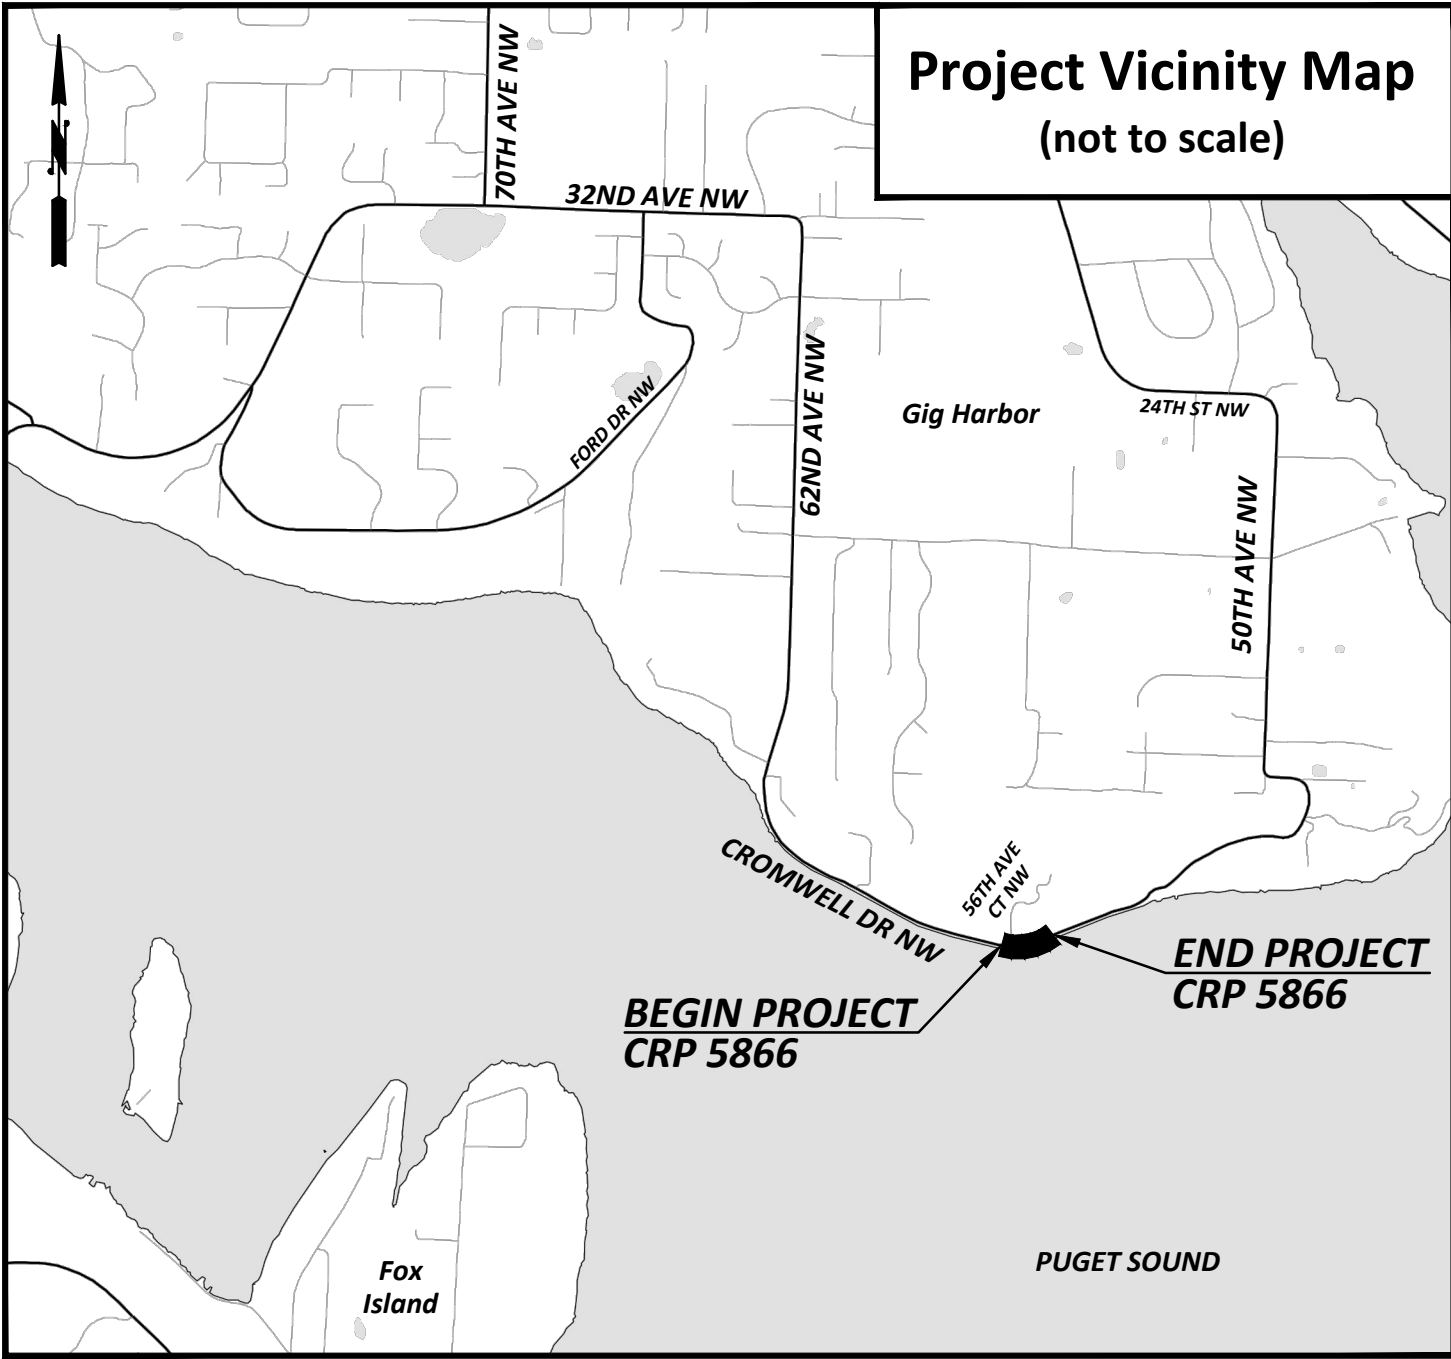

Project Vicinity Map

(not to scale)

70TH AVE NW

32ND AVE NW

FORD DR NW

62ND AVE NW

Gig Harbor

24TH ST NW

50TH AVE NW

CROMWELL DR NW

56TH AVE CT NW

BEGIN PROJECT
CRP 5866

END PROJECT
CRP 5866

Fox
Island

PUGET SOUND