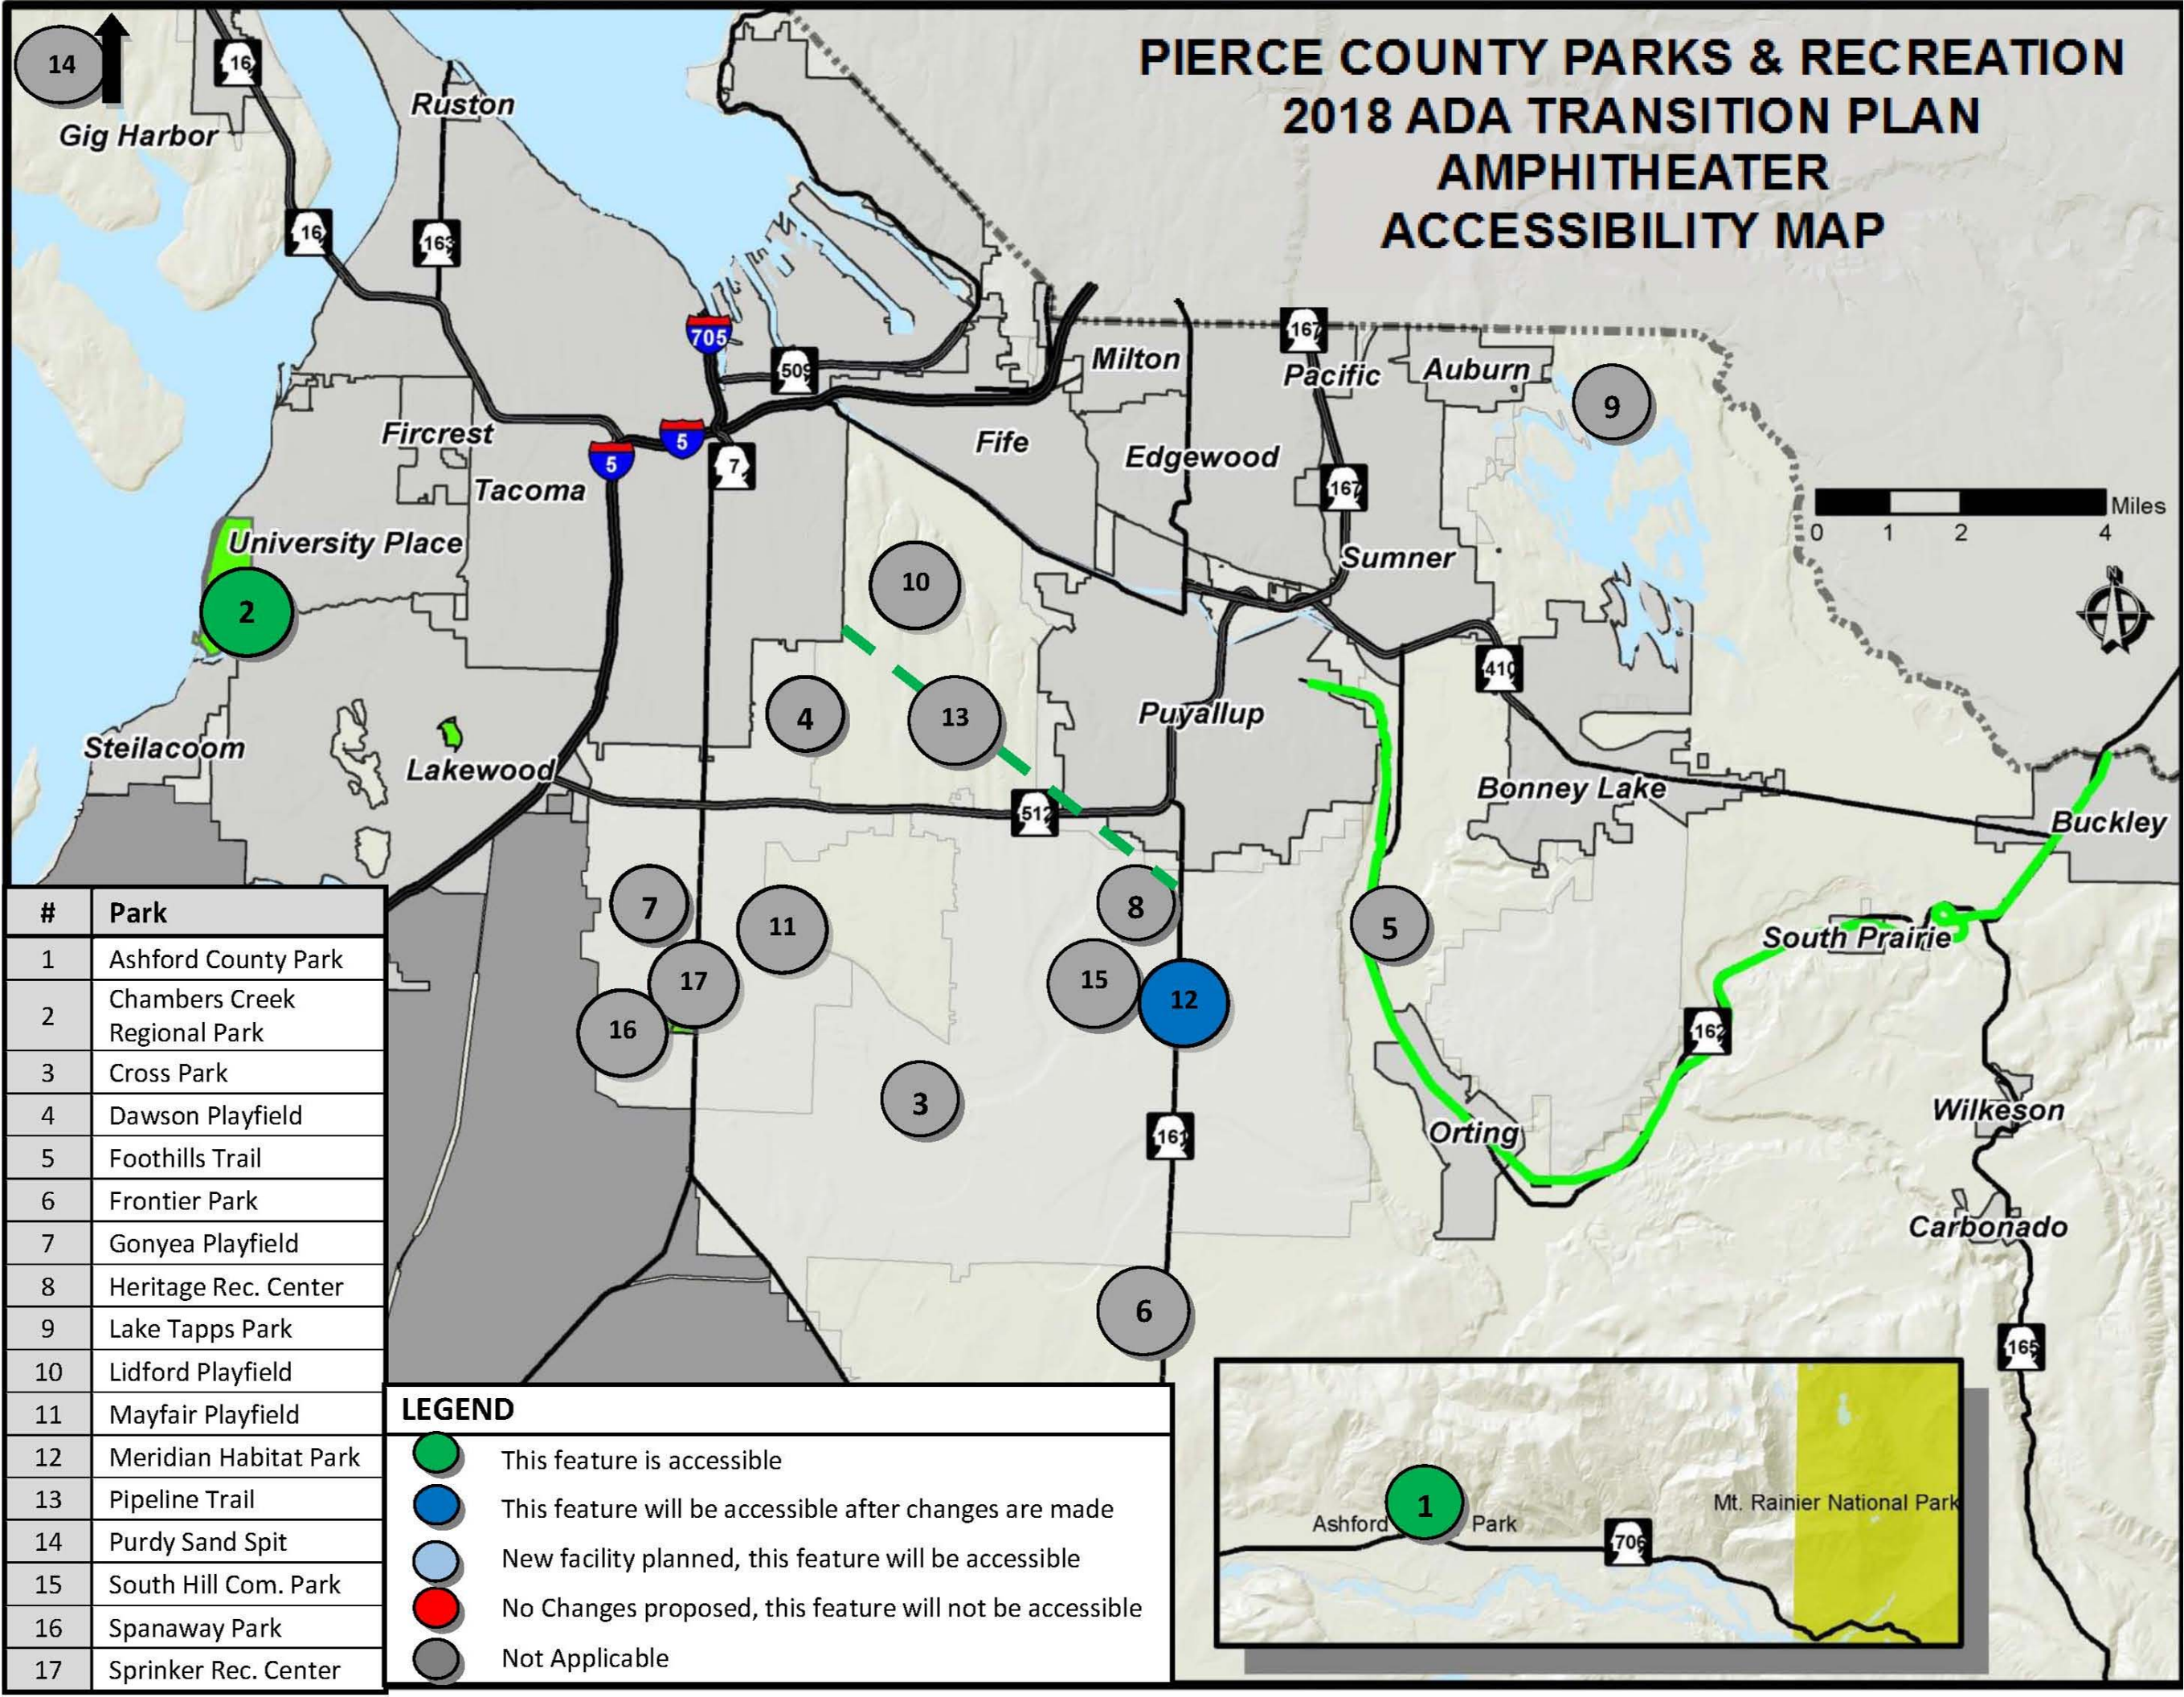

PIERCE COUNTY PARKS & RECREATION 2018 ADA TRANSITION PLAN AMPHITHEATER ACCESSIBILITY MAP

#	Park
1	Ashford County Park
2	Chambers Creek Regional Park
3	Cross Park
4	Dawson Playfield
5	Foothills Trail
6	Frontier Park
7	Gonyea Playfield
8	Heritage Rec. Center
9	Lake Tapps Park
10	Lidford Playfield
11	Mayfair Playfield
12	Meridian Habitat Park
13	Pipeline Trail
14	Purdy Sand Spit
15	South Hill Com. Park
16	Spanaway Park
17	Sprinker Rec. Center

LEGEND

- This feature is accessible
- This feature will be accessible after changes are made
- New facility planned, this feature will be accessible
- No Changes proposed, this feature will not be accessible
- Not Applicable