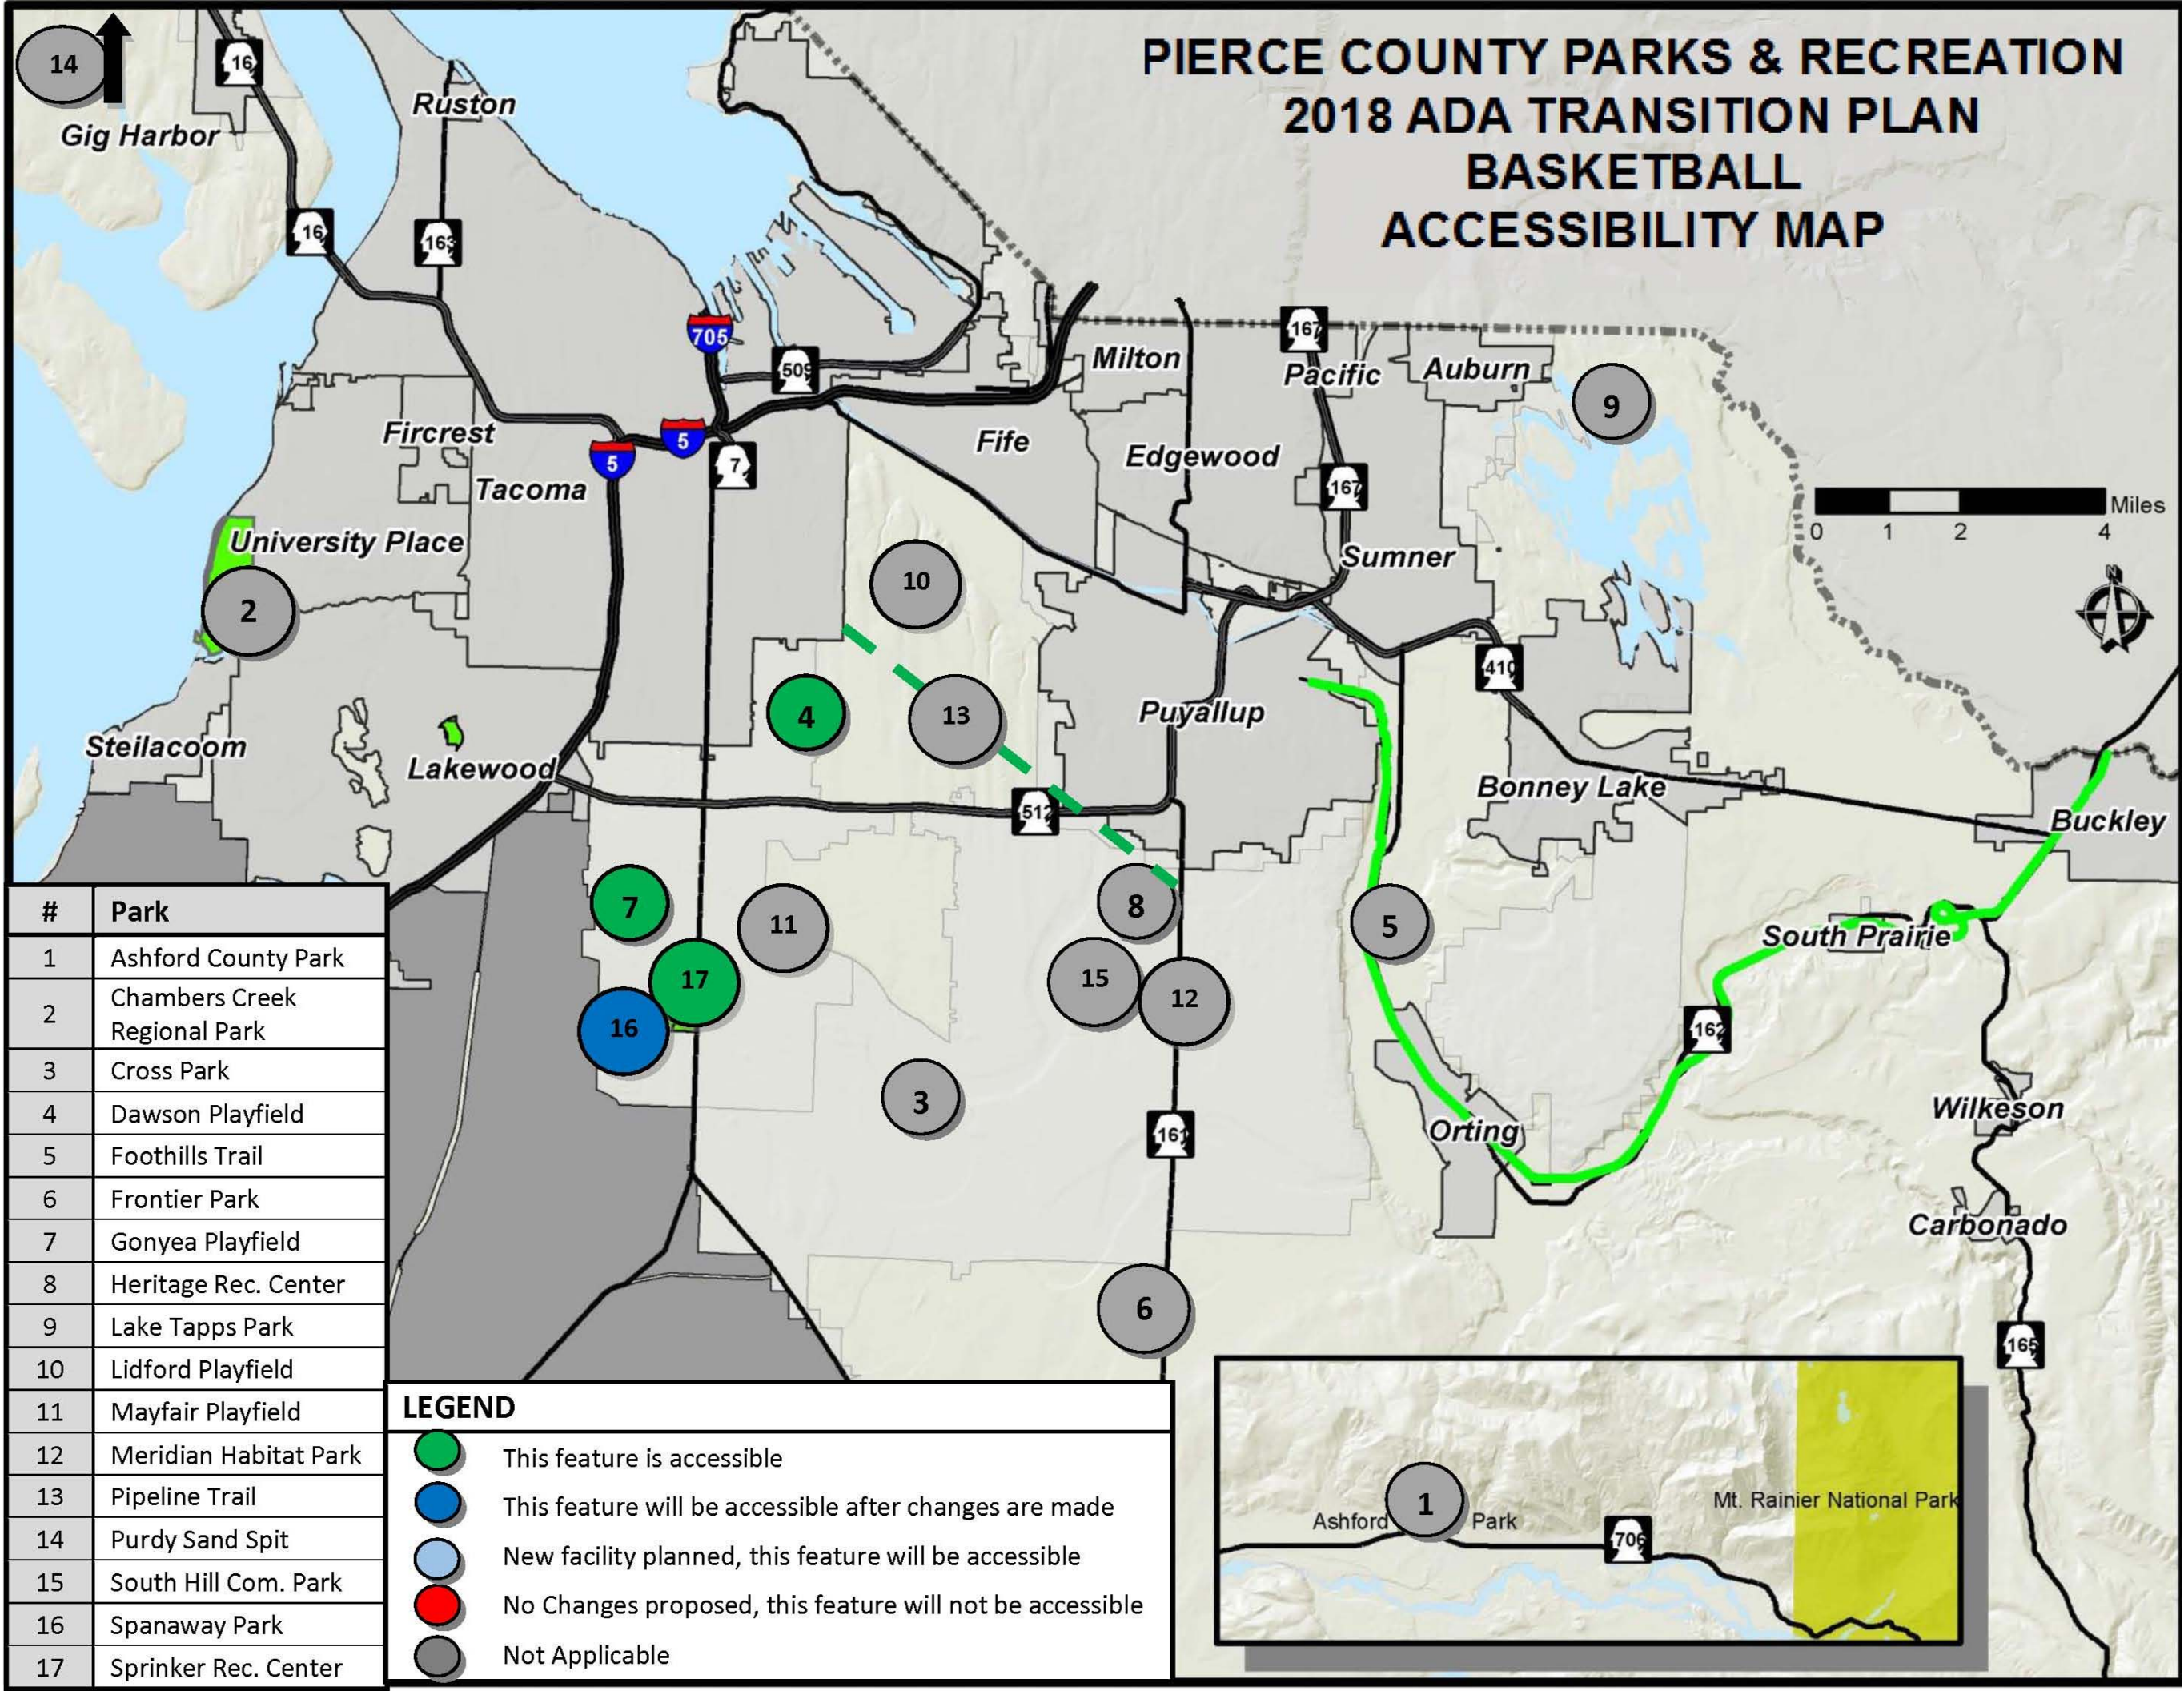

PIERCE COUNTY PARKS & RECREATION 2018 ADA TRANSITION PLAN BASKETBALL ACCESSIBILITY MAP

#	Park
1	Ashford County Park
2	Chambers Creek Regional Park
3	Cross Park
4	Dawson Playfield
5	Foothills Trail
6	Frontier Park
7	Gonyea Playfield
8	Heritage Rec. Center
9	Lake Tapps Park
10	Lidford Playfield
11	Mayfair Playfield
12	Meridian Habitat Park
13	Pipeline Trail
14	Purdy Sand Spit
15	South Hill Com. Park
16	Spanaway Park
17	Sprinker Rec. Center

LEGEND	
	This feature is accessible
	This feature will be accessible after changes are made
	New facility planned, this feature will be accessible
	No Changes proposed, this feature will not be accessible
	Not Applicable