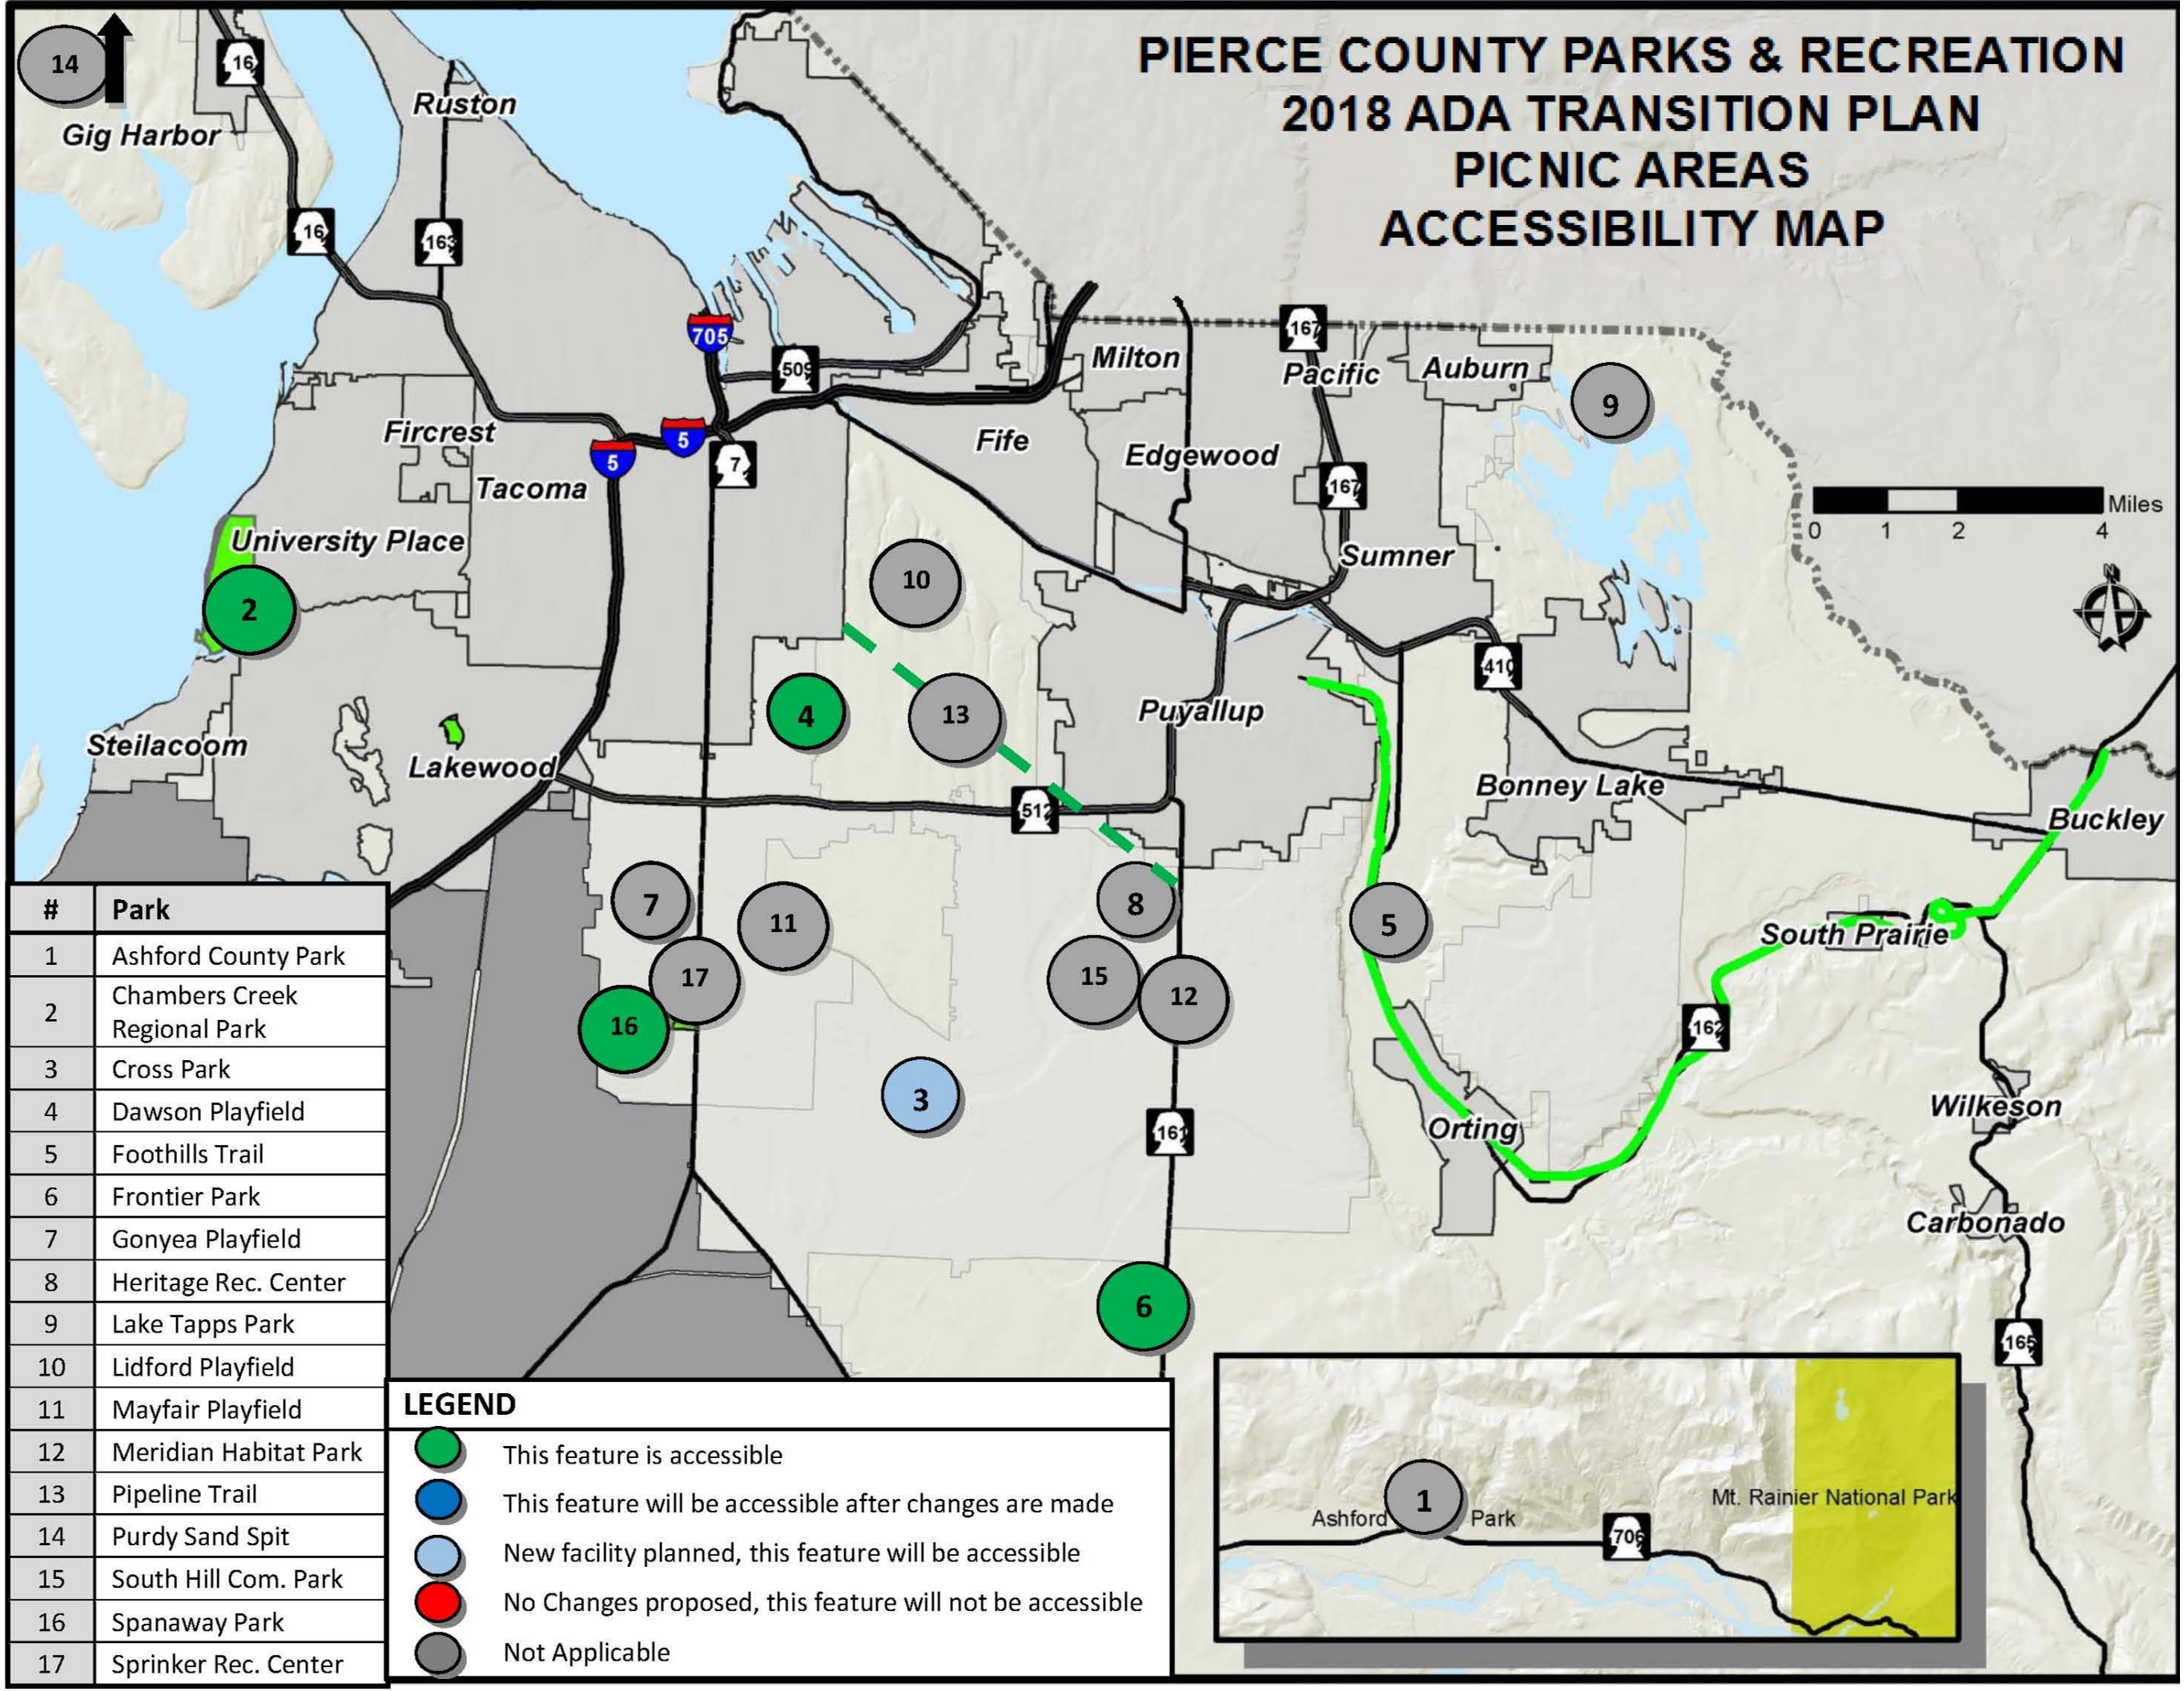

PIERCE COUNTY PARKS & RECREATION 2018 ADA TRANSITION PLAN PICNIC AREAS ACCESSIBILITY MAP

#	Park
1	Ashford County Park
2	Chambers Creek Regional Park
3	Cross Park
4	Dawson Playfield
5	Foothills Trail
6	Frontier Park
7	Gonyea Playfield
8	Heritage Rec. Center
9	Lake Tapps Park
10	Lidford Playfield
11	Mayfair Playfield
12	Meridian Habitat Park
13	Pipeline Trail
14	Purdy Sand Spit
15	South Hill Com. Park
16	Spanaway Park
17	Sprinker Rec. Center

LEGEND

- This feature is accessible
- This feature will be accessible after changes are made
- New facility planned, this feature will be accessible
- No Changes proposed, this feature will not be accessible
- Not Applicable