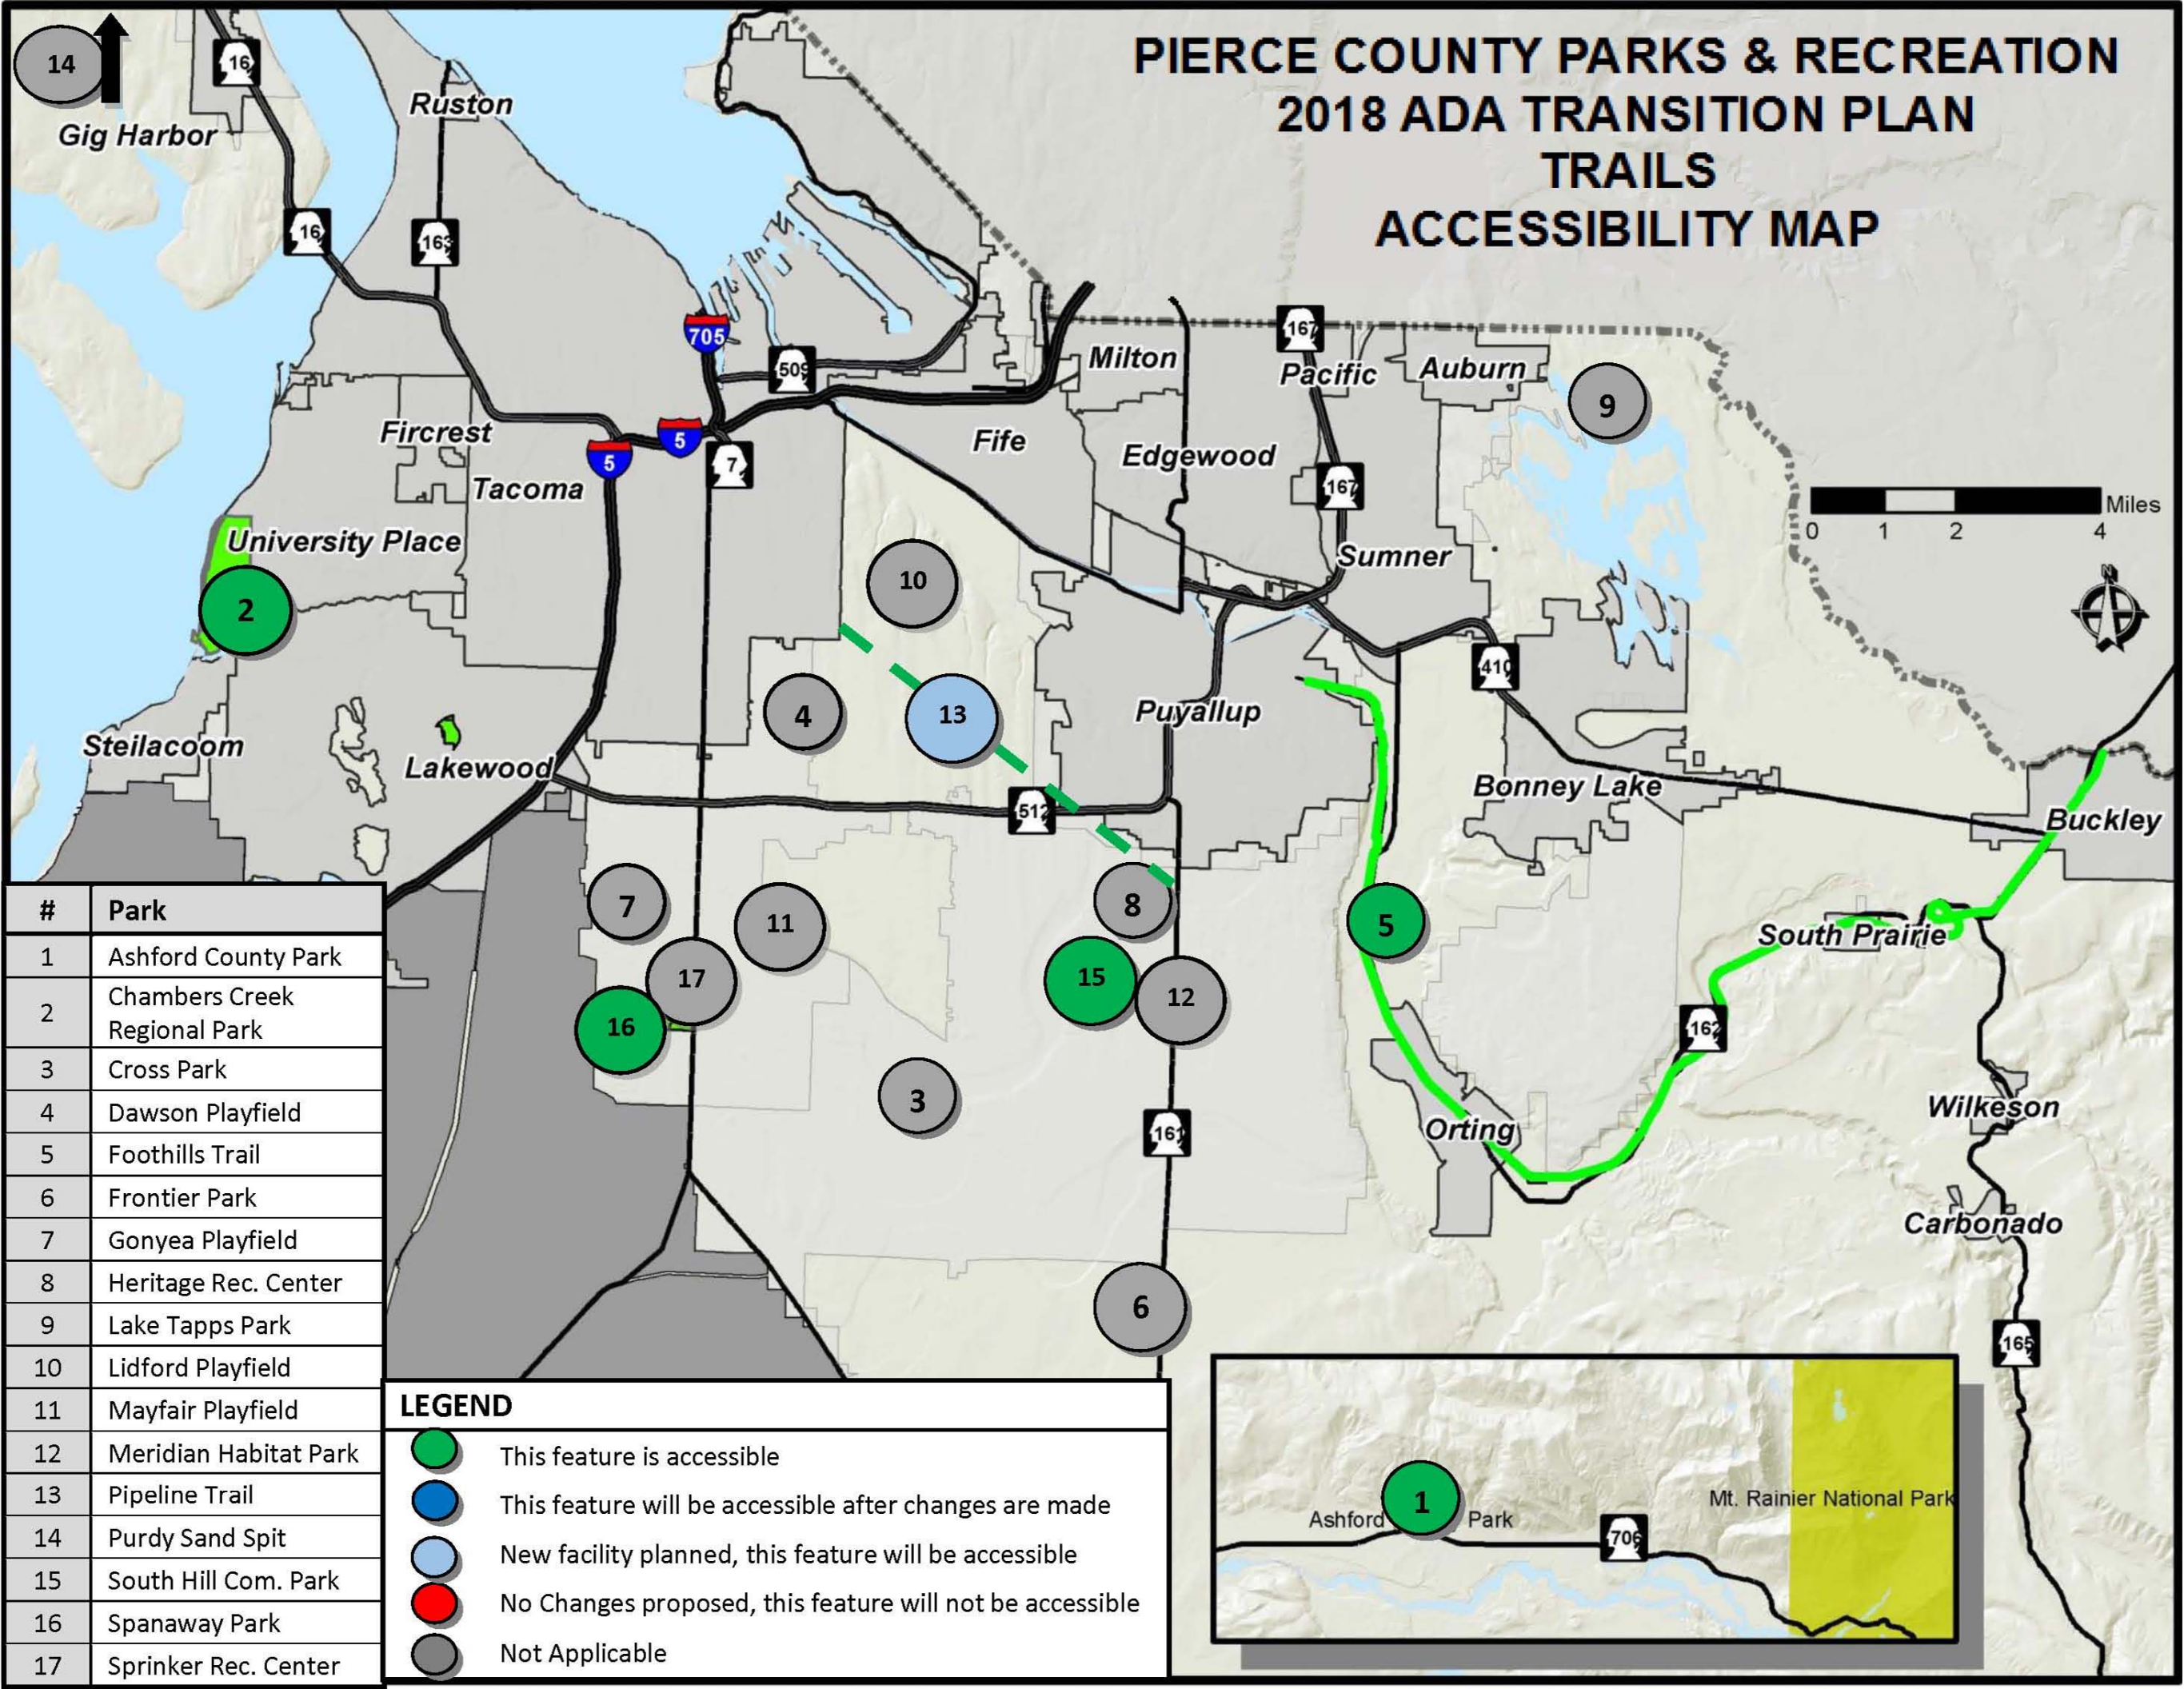

PIERCE COUNTY PARKS & RECREATION 2018 ADA TRANSITION PLAN TRAILS ACCESSIBILITY MAP

#	Park
1	Ashford County Park
2	Chambers Creek Regional Park
3	Cross Park
4	Dawson Playfield
5	Foothills Trail
6	Frontier Park
7	Gonyea Playfield
8	Heritage Rec. Center
9	Lake Tapps Park
10	Lidford Playfield
11	Mayfair Playfield
12	Meridian Habitat Park
13	Pipeline Trail
14	Purdy Sand Spit
15	South Hill Com. Park
16	Spanaway Park
17	Sprinker Rec. Center

LEGEND	
	This feature is accessible
	This feature will be accessible after changes are made
	New facility planned, this feature will be accessible
	No Changes proposed, this feature will not be accessible
	Not Applicable